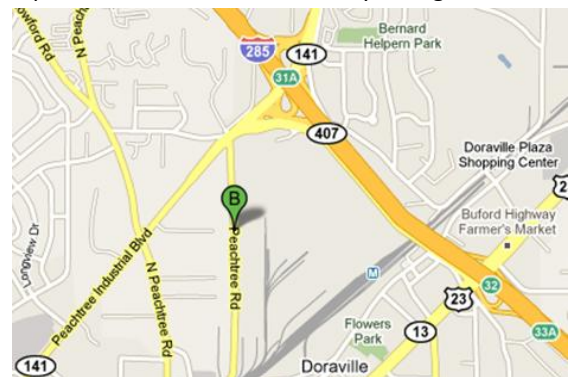

Worship Where You Are

We invite you to join us for our weekly worship services, which are on Sunday mornings at 10:30am. We also have various classes throughout the week and youth programs on Tuesday nights at 7:00pm.

Eat Where You Are

Take your lunch hour and share the Summit experience with your team. Lunch will be off-campus; there are many restaurants in our area. Restaurant information will be available onsite.

Stay Where You Are

Residence Inn Perimeter/Dunwoody

1901 Savoy Drive
Atlanta, GA 30341