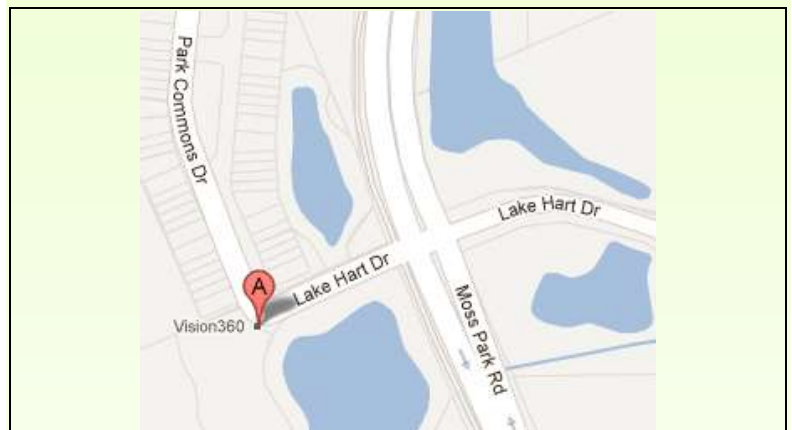

THE GLOBAL LEADERSHIP SUMMIT

August 9-10, 2012 | willowcreek.com/summit

Thursday, August 9 • 10 am – 6 pm

Eastern Time Schedule (subject to change)

Guest Check-In • 9 – 10 am

Session One

[Bill Hybels](#)

Session Two

[Condoleezza Rice](#)

[Jim Collins](#)

LUNCH

Session Three

[Marc Kielburger](#)

[Sheryl WuDunn](#)

Session Four

[Craig Groeschel](#)

Friday, August 10 • 10 am – 6pm

Session Five

[Patrick Lencioni](#)

[William Ury](#)

Session Six

[Pranitha Timothy](#)

[Mario Vega](#)

LUNCH

Session Seven

[Geoffrey Canada](#)

[John Ortberg](#)

Session Eight

[Bill Hybels](#)

The [website](#) will be updated frequently with titles and potential schedule adjustments. Check back often to get the most up to date information.

Hosted by

Discovery Church • Site 30 • Being held:

Vision 360 – 11002 Lake Hart Drive • Orlando, FL 32832

P: 407.855.3140 • www.discoverychurch.org

Directions to Where You Want to Be

From Downtown Orlando:

Take I-4 West to Exit # SR-528 East. Continue east until Narcoossee Rd. Exit # 13. Turn right on Narcoossee Rd. CR-15 S. Follow 2.7 miles until Moss Park Rd. Turn left on Moss Park Rd. Follow 2.2 miles. Turn right on Lake Hart Dr.

From East Orlando Area:

Take SR 528 West. Exit # 13 Narcoossee Rd. Turn right on Narcoossee Rd. CR-15 S. Follow 2.7 miles until Moss Park Rd. Turn left on Moss Park Rd. Follow 2.2 miles turn right on Lake Hart Dr.

Worship Where You Are

We invite you to join us for our weekly worship services at our East Campus @ Timber Creek High School at 10:45 a.m. on Sunday or at our Central Campus on Saturday night at 6:00 p.m. or Sunday at 9:00 or 10:45 a.m. located at 4400 S Orange Avenue • Orlando, FL 32806.

Eat Where You Are

Take your lunch hour and share the Summit experience with your team. We will have a different vendor on-site each day for you to purchase your lunch (Th.: Chick-fil-a & Fri.: 4 Rivers) or you can drive off-site to local restaurants.

Stay Where You Are

[Hampton Inn & Suites](#) • 5767 T.G. Lee Blvd. • Orlando, FL 32822 • 407.888.2995

[Holiday Inn](#) • 5750 T.G. Lee Blvd. • Orlando, FL 32822
• 800.345.8082